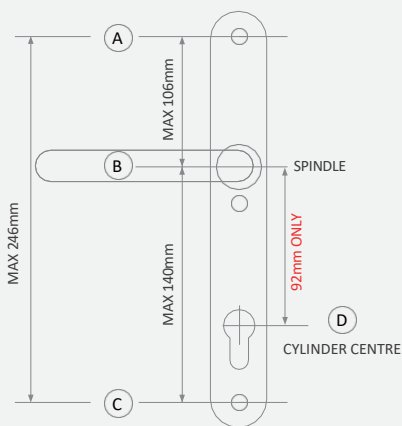

MULTIPLE FINISHES

Chrome

Satin Chrome

Black

TECHNICAL SPECIFICATION

Blusafe Origin Smart

Unit: mm

01

The distance from the centre of the handle/spindle 'B' to the cylinder centre 'D' must be 92mm.

02

The distance between the top 'A' and bottom 'C' screw holes must not be more than 246mm.

03

The distance from the handle centre 'B' to the top screw hole 'A' must not be more than 106mm.

04

The distance from the handle centre 'B' to the bottom screw hole 'C' must not be more than 140mm.

www.blusafesolutions.co.uk

Designed to fit doors 1 3/4" (44mm) — 3" (75mm) thick

TECHNICAL SPECIFICATION