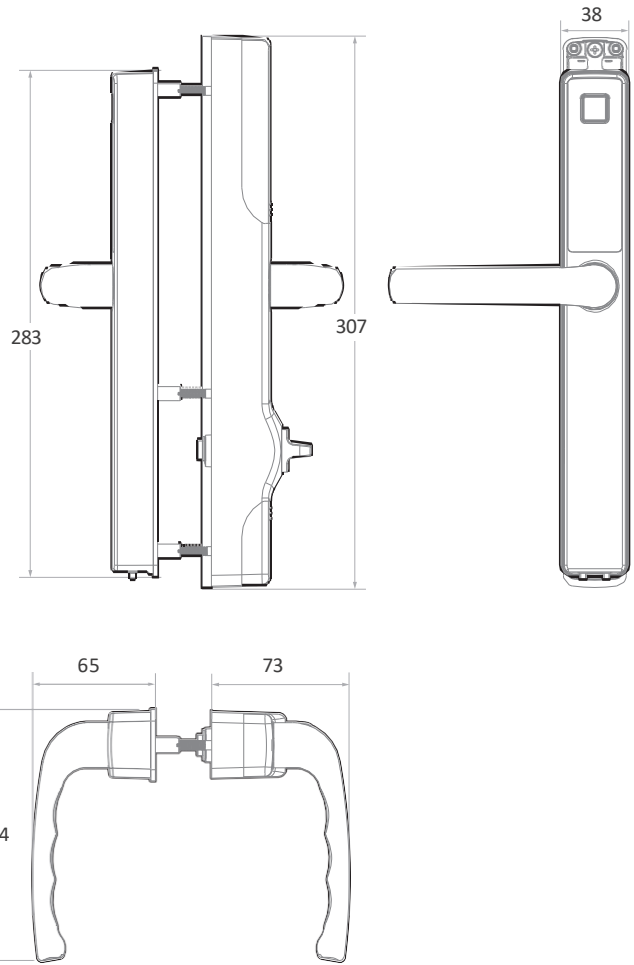

MULTIPLE FINISHES

Chrome

Satin Chrome

Black

TECHNICAL SPECIFICATION

Blusafe Origin Smart

Unit: mm

01

The distance from the centre of the handle/spindle 'B' to the cylinder centre 'D' must be 92mm.

02

The distance between the top 'A' and bottom 'C' screw holes must not be more than 246mm.

03

The distance from the handle centre 'B' to the top screw hole 'A' must not be more than 106mm.

04

The distance from the handle centre 'B' to the bottom screw hole 'C' must not be more than 140mm.

www.blusafesolutions.co.uk

Designed to fit doors 1 3/4" (44mm) — 3" (75mm) thick

TECHNICAL SPECIFICATION