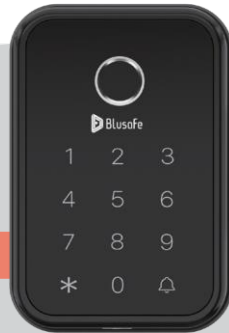

Holiday Lets

Temporary keys for guests, manage key codes and unlock from anywhere, receive notifications.

Small Businesses

Keyless access to the office, up to 100 fingerprints, pin codes combined, activity log, delivery access etc.

MULTIPLE FINISHES

Chrome

Brushed Nickel

Black

TECHNICAL SPECIFICATION

Blusafe Cloud S

www.blusafesolutions.co.uk

Designed to fit doors 1 1/2" (38mm) — 2" (50mm) thick