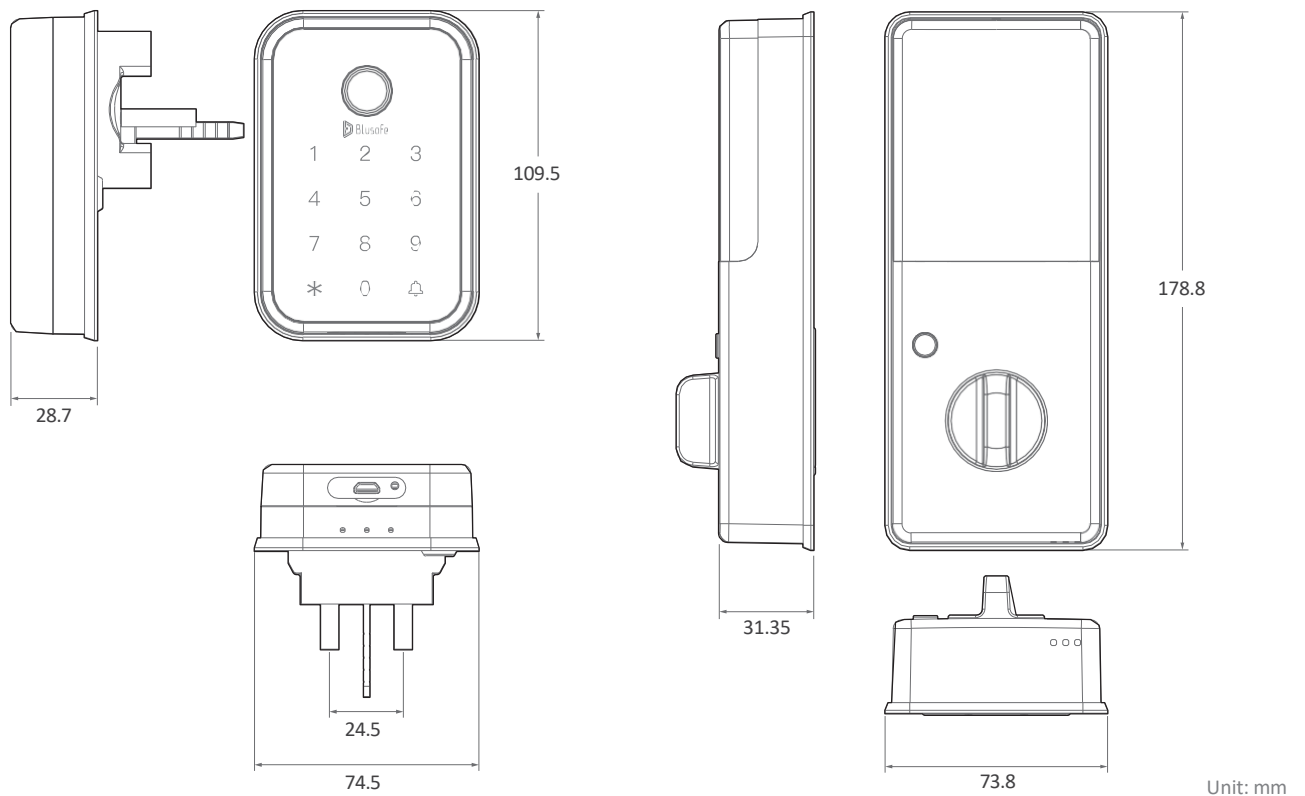

MULTIPLE FINISHES

Chrome

Brushed Nickel

Black

TECHNICAL SPECIFICATION

Blusafe Cloud S

www.blusafesolutions.co.uk

Designed to fit doors 1 1/2" (38mm) — 2" (50mm) thick