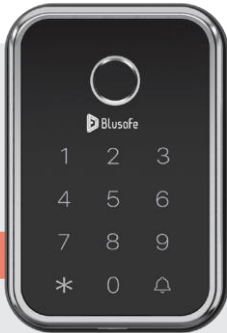

Holiday Lets

Temporary keys for guests, manage key codes and unlock from anywhere, receive notifications.

Small Businesses

Keyless access to the office, up to 100 fingerprints, pin codes combined, activity log, delivery access etc.

MULTIPLE FINISHES

Chrome

Brushed Nickel

Black

TECHNICAL SPECIFICATION

Blusafe Cloud S

www.blusafesolutions.co.uk

Designed to fit doors 1 1/2" (38mm) — 2" (50mm) thick