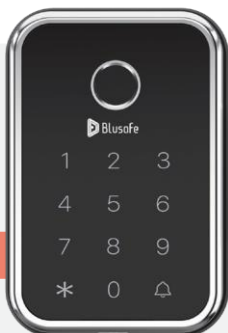

Holiday Lets

Temporary keys for guests, manage key codes and unlock from anywhere, receive notifications.

Small Businesses

Keyless access to the office, up to 100 fingerprints, pin codes combined, activity log, delivery access etc.

MULTIPLE FINISHES

Chrome

Brushed Nickel

Black

TECHNICAL SPECIFICATION

Blusafe Cloud S

www.blusafesolutions.co.uk

Designed to fit doors 1 1/2" (38mm) — 2" (50mm) thick