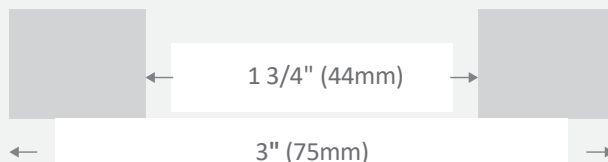

- **01** The distance from the centre of the handle/spindle 'B' to the cylinder centre 'D' must be 92mm.
- **02** The distance between the top 'A' and bottom 'C' screw holes must not be more than 246mm.
- **03** The distance from the handle centre 'B' to the top screw hole 'A' must not be more than 106mm.
- **04** The distance from the handle centre 'B' to the bottom screw hole 'C' must not be more than 140mm.

www.blusafesolutions.co.uk

Designed to fit doors 1 3/4" (44mm) — 3" (75mm) thick