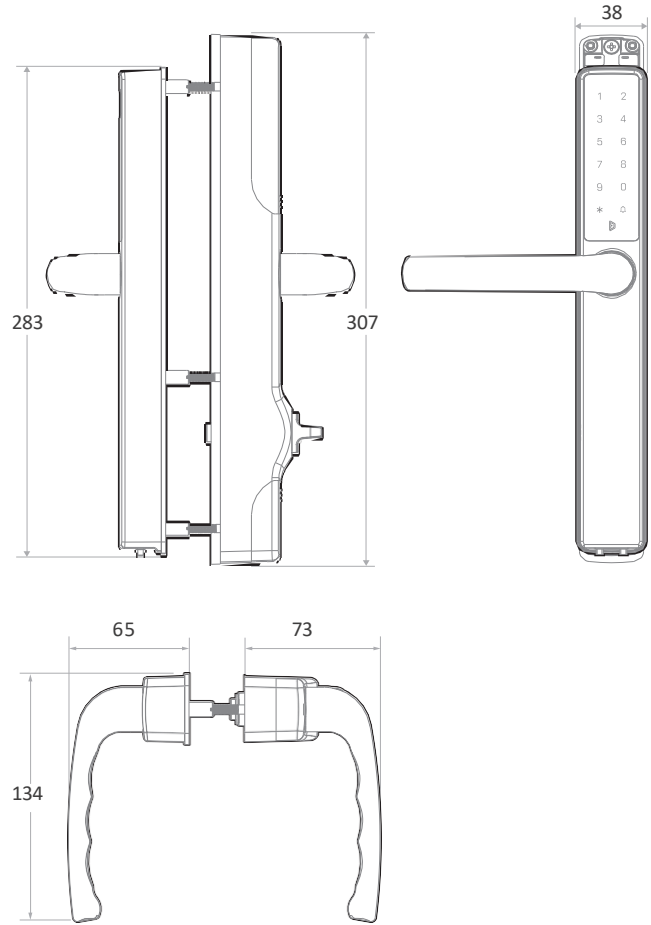

MULTIPLE FINISHES

Chrome

Satin Chrome

Black

TECHNICAL SPECIFICATION

Blusafe Infinity Smart

Unit: mm

- 01** The distance from the centre of the handle/spindle 'B' to the cylinder centre 'D' must be 92mm.
- 02** The distance between the top 'A' and bottom 'C' screw holes must not be more than 246mm.
- 03** The distance from the handle centre 'B' to the top screw hole 'A' must not be more than 106mm.
- 04** The distance from the handle centre 'B' to the bottom screw hole 'C' must not be more than 140mm.

www.blusafesolutions.co.uk

Designed to fit doors 1 3/4" (44mm) — 3" (75mm) thick

TECHNICAL SPECIFICATION

Blusafe Infinity Smart

Standard	prEN16867 TS 621 TS 007
IP Rating	IP65
Operating Temperature	-20°C ~ 60°C
Humidity	10% ~ 95%RH
Power	4x AA Alkaline batteries
Battery Life	> 6 months
Backup Power	9V battery terminal for emergency power
Passcode	Max passcode capacity 100
App	Blusafe Smart App or Your own Enterprise App
Wi-Fi	Wi-Fi capability with connect W-Fi Bridge (sold separately)
Smart Platforms	Customizable to your preference
Finish	Chrome/Satin Chrome/Black
Use	Entry doors using a lever operated multi-point lock 92mm PZ
Lock Type	92PZ lift-to-lock multipoint lock / mortise lock
Door Thickness	44-75mm (packer sold separately to suit 38-44mm doors)
Low Battery Warning	≤ 4.8V
System Requirements	iOS (11.0 or higher) or Android (6.0 or higher) smart devices