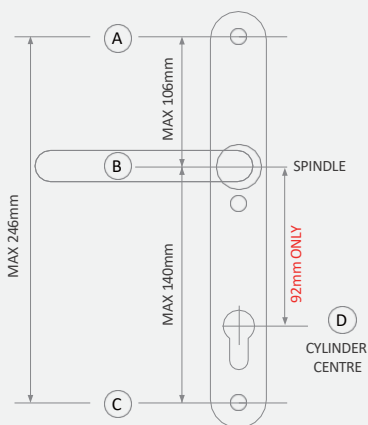

MULTIPLE FINISHES

Chrome

Satin Chrome

Black

TECHNICAL SPECIFICATION

Blusafe Infinity Smart

Unit: mm

- 01** The distance from the centre of the handle/spindle 'B' to the cylinder centre 'D' must be 92mm.
- 02** The distance between the top 'A' and bottom 'C' screw holes must not be more than 246mm.
- 03** The distance from the handle centre 'B' to the top screw hole 'A' must not be more than 106mm.
- 04** The distance from the handle centre 'B' to the bottom screw hole 'C' must not be more than 140mm.

www.blusafesolutions.co.uk

Designed to fit doors 1 3/4" (44mm) — 3" (75mm) thick

TECHNICAL SPECIFICATION

Blusafe Infinity Smart

Standard	prEN16867 TS 621 TS 007
IP Rating	IP65
Operating Temperature	-20°C ~ 60°C
Humidity	10% ~ 95%RH
Power	4x AA Alkaline batteries
Battery Life	> 6 months
Backup Power	9V battery terminal for emergency power
Passcode	Max passcode capacity 100
App	Blusafe Smart App or Your own Enterprise App
Wi-Fi	Wi-Fi capability with connect W-Fi Bridge (sold separately)
Smart Platforms	Customizable to your preference
Finish	Chrome/Satin Chrome/Black
Use	Entry doors using a lever operated multi-point lock 92mm PZ
Lock Type	92PZ lift-to-lock multipoint lock / mortise lock
Door Thickness	44-75mm (packer sold separately to suit 38-44mm doors)
Low Battery Warning	≤ 4.8V
System Requirements	iOS (11.0 or higher) or Android (6.0 or higher) smart devices