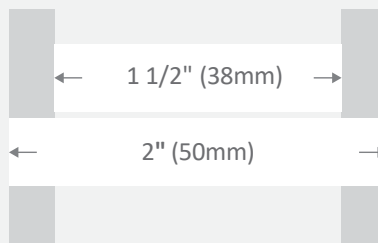

# TECHNICAL SPECIFICATION

Blusafe Cloud

[www.blusafesolutions.co.uk](http://www.blusafesolutions.co.uk)

Designed to fit doors 1 1/2" (38mm) — 2" (50mm) thick