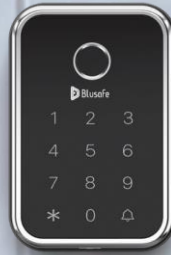

## FEATURES

Fingerprint

Bluetooth

Wi-Fi

Passcode

Backup Key

Smartphone  
App

Simple  
Installation