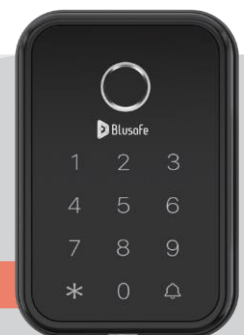

## MULTIPLE FINISHES

Chrome

Brushed Nickel

Black