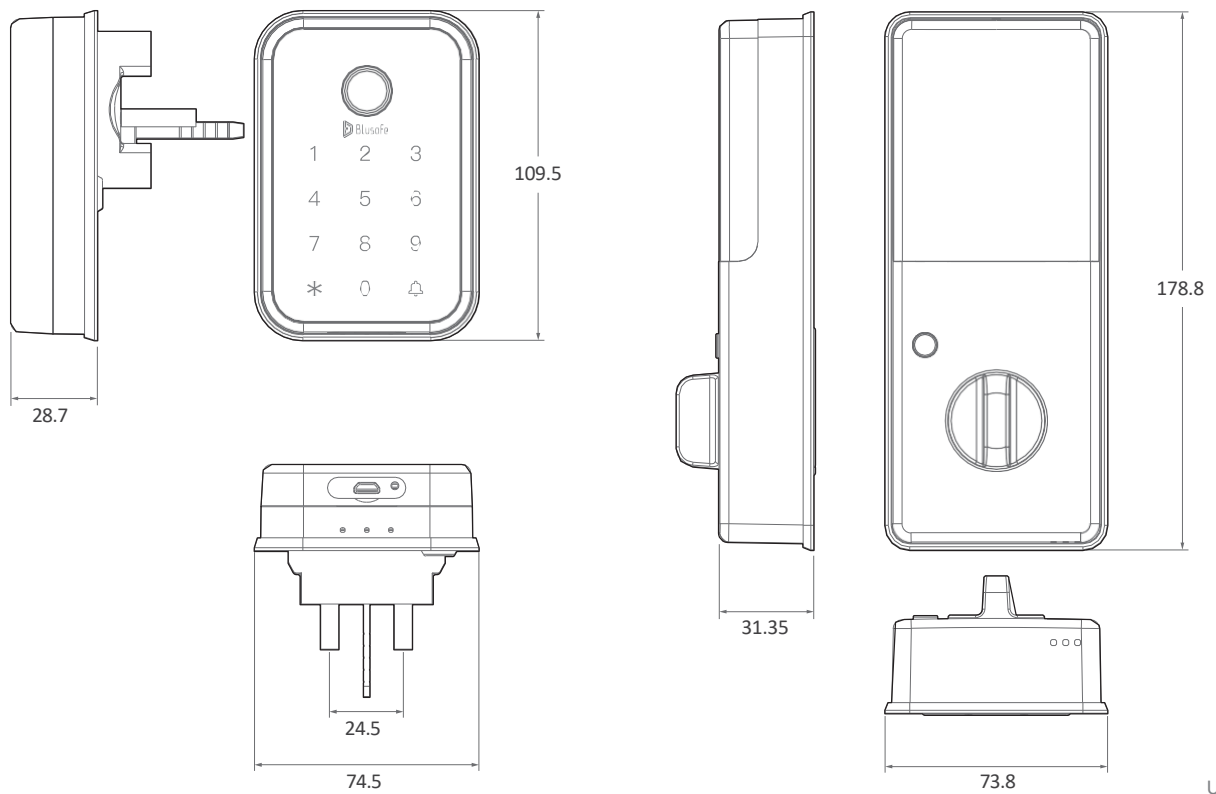

# TECHNICAL SPECIFICATION

Blusafe Cloud

[www.blusafesolutions.co.uk](http://www.blusafesolutions.co.uk)

Designed to fit doors 1 1/2" (38mm) — 2" (50mm) thick