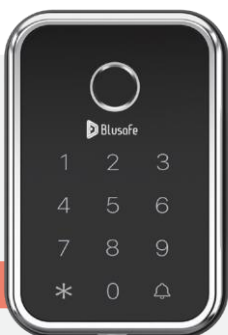

MULTIPLE FINISHES

Chrome

Brushed Nickel