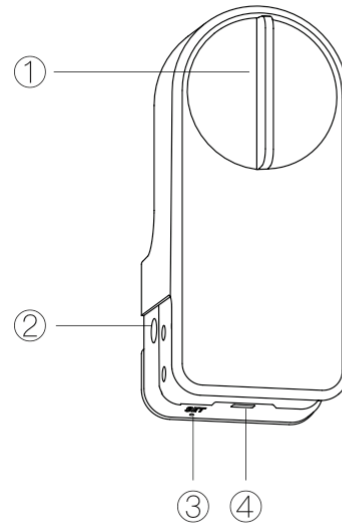

Compatibility

FINISH

Gray

TECHNICAL SPECIFICATION

Blusafe VISTA - A1

- ① Knob
- ② Screw Hole
- ③ SET Key
- ④ Switch

136mm x 63mm x 48mm

Operating Temperature	-10°C ~ 55°C
Power	AA Battery x4
Battery Life	300 days
Finish	Gray, Black
Communication Mode	Bluetooth, Wi-Fi (optional)
Password Unlock	Supported with keypad (Optional)
Weight	216g
Compatibility	Cylinder lock/Mortise lock & Deadbolt
App	Blusafe App or Your own enterprise app
Smart Platform	Customizable to your preference