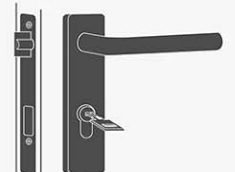

VISTA - A1

FOR MORTISE & DEADBOLT

Ensure privacy

More secure

Extremely convenient

Unlock from anywhere

Simple to install for DIY

Connect to smart home

No replacing locks for lost keys

FEATURES

Wi-Fi
(Optional)

Passcode
(Optional)

Smartphone
App

Bluetooth

Up to 10 months
battery life

Simple
Installation

Compatibility

FINISH

Gray

TECHNICAL SPECIFICATION

Blusafe VISTA - A1

- ① Knob
- ② Screw Hole
- ③ SET Key
- ④ Switch

136mm x 63mm x 48mm

Operating Temperature	-10°C ~ 55°C
Power	AA Battery x4
Battery Life	300 days
Finish	Gray, Black
Communication Mode	Bluetooth, Wi-Fi (optional)
Password Unlock	Supported with keypad (Optional)
Weight	216g
Compatibility	Cylinder lock/Mortise lock & Deadbolt
App	Blusafe App or Your own enterprise app
Smart Platform	Customizable to your preference