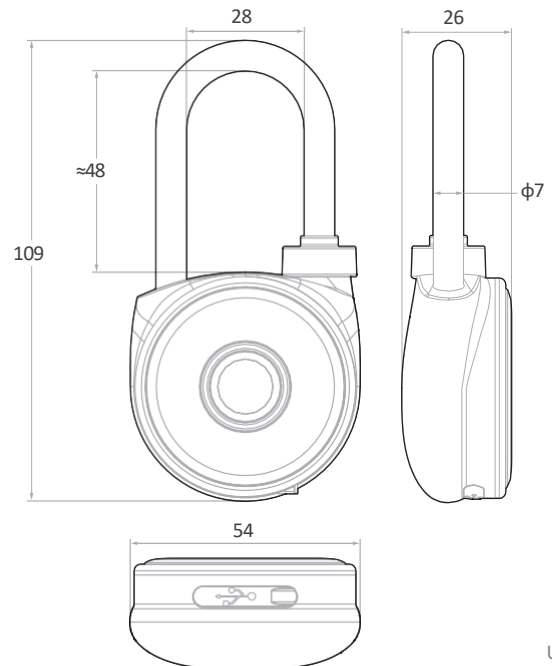

FEATURES

Up to 20 fingerprints

IP-66 Water Resistant

Up to 6 months battery life

Micro-USB emergency power port

USES

Gym/School Lockers

Secure your belongings

Sheds/Garden Storage

Home offices, keep the kids out of the bedroom

Gates & more

Secure the garden / office / field gate

MULTIPLE FINISHES

Short or long shackle

For different size items to secure

Black

TECHNICAL SPECIFICATION

Blusafe Mirage Padlock

Unit: mm

IP Rating	IP66
Operating Temperature	-20°C ~ 55°C
Humidity	10%~85% RH
Power	3.7V 400mAh rechargeable lithium battery
Battery Life	> 6 months
Fingerprint	508 dpi (Max fingerprint capacity 20)
Finish	Black and Chrome
Low Battery Warning	$\leq 3.5V$
Charging Port	5V/1A Micro USB