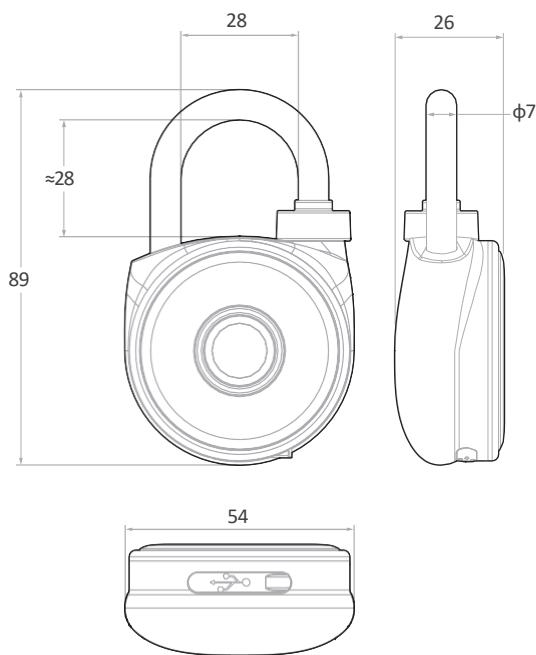

FEATURES

Up to 20 fingerprints

IP-66 Water Resistant

Up to 6 months battery life

Micro-USB emergency power port

USES

Gym/School Lockers

Secure your belongings

Sheds/Garden Storage

Home offices, keep the kids out of the bedroom

Gates & more

Secure the garden / office / field gate

MULTIPLE FINISHES

Short or long shackle

For different size items to secure

Black

TECHNICAL SPECIFICATION

Blusafe Mirage Padlock

Unit: mm

IP Rating	IP66
Operating Temperature	-20°C ~ 55°C
Humidity	10%~85% RH
Power	3.7V 400mAh rechargeable lithium battery
Battery Life	> 6 months
Fingerprint	508 dpi (Max fingerprint capacity 20)
Finish	Black and Chrome
Low Battery Warning	$\leq 3.5V$
Charging Port	5V/1A Micro USB