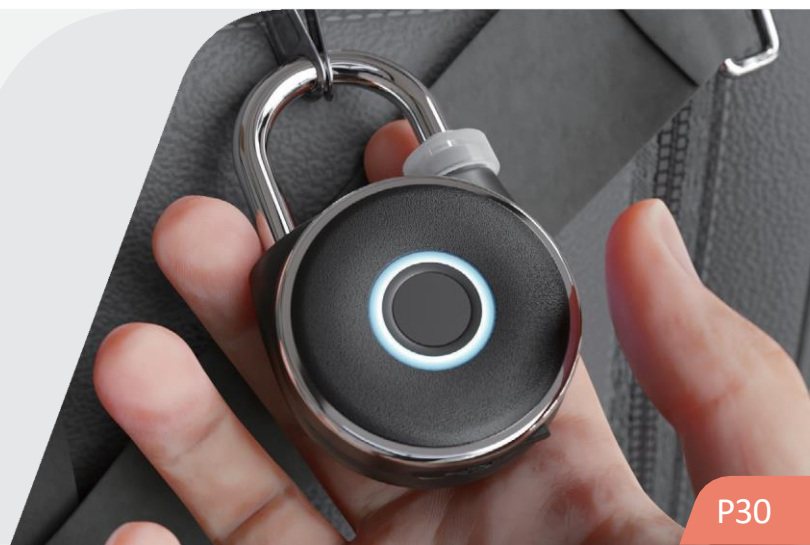

MIRAGE

FINGERPRINT PADLOCK

Great Quality

Unique fingerprint

User-friendly

No losing keys

No fiddly codes

Stop entering codes in the dark

FEATURES

Up to 20 fingerprints

IP-66 Water Resistant

Up to 6 months battery life

Micro-USB emergency power port

USES

Gym/School Lockers

Secure your belongings

Sheds/Garden Storage

Home offices, keep the kids out of the bedroom

Gates & more

Secure the garden / office / field gate

MULTIPLE FINISHES

Short or long shackle

For different size items to secure

Black